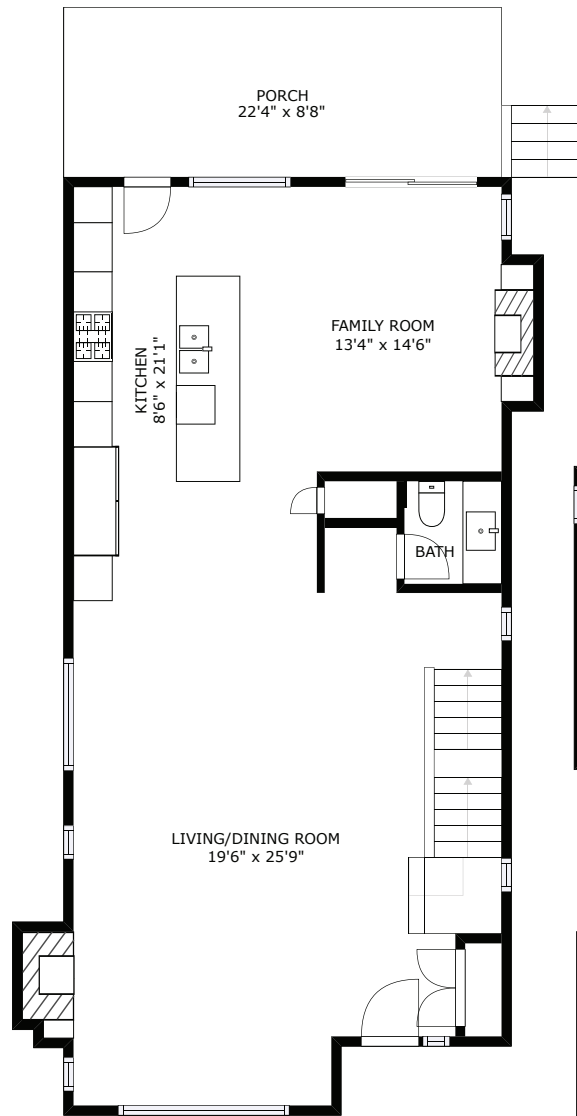

LOWER FLOOR

MAIN FLOOR

UPPER FLOOR

FLOOR	FINISHED	UNFINISHED	TOTAL	OTHER AREAS
MAIN	1090	0	1090	PORCH 210
UPPER	861	0	861	
LOWER	1009	0	1009	
TOTAL	2960	0	2960	

750 GRANTHAM PLACE

DOCUMENT PREPARED FOR THE EXCLUSIVE USE OF

THE RASMUSSEN GROUP

250-388-6998
 ORDERS@REALFOTO.CA MEASURED 00 04/2020 BY ARIANA ROACH

All information furnished regarding this property is from sources deemed reliable but no warranty or representation is made to the accuracy thereof. Purchaser to verify measurements if important.