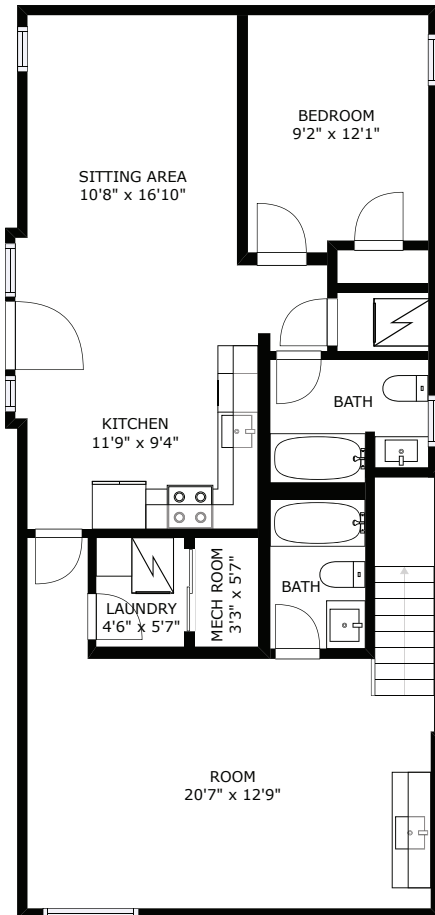

LOWER FLOOR

MAIN FLOOR

UPPER FLOOR

FLOOR	FINISHED	UNFINISHED	TOTAL	OTHER AREAS
MAIN	1090	0	1090	PORCH 210
UPPER	861	0	861	
LOWER	1009	0	1009	
TOTAL	2960	0	2960	

750 GRANTHAM PLACE

DOCUMENT PREPARED FOR THE EXCLUSIVE USE OF

THE RASMUSSEN GROUP

250-388-6998
 ORDERS@REALFOTO.CA MEASURED 00 04/2020 BY ARIANA ROACH

All information furnished regarding this property is from sources deemed reliable but no warranty or representation is made to the accuracy thereof. Purchaser to verify measurements if important.