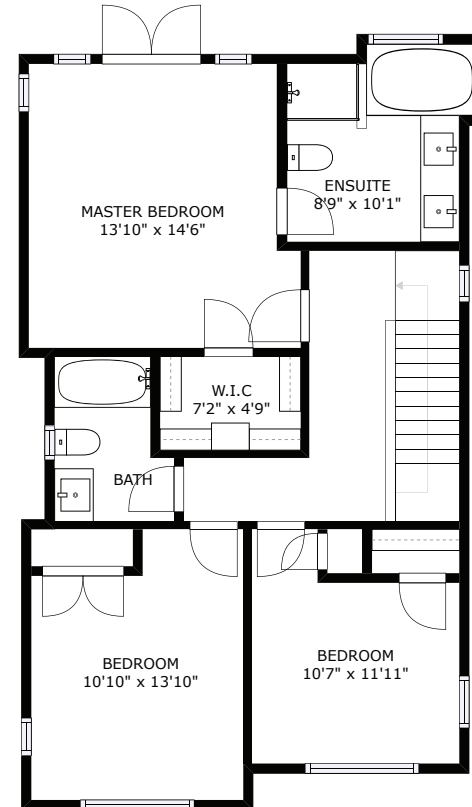

LOWER FLOOR

MAIN FLOOR

UPPER FLOOR

FLOOR	FINISHED	UNFINISHED	TOTAL	OTHER AREAS
MAIN	1090	0	1090	PORCH 210
UPPER	861	0	861	
LOWER	1009	0	1009	
TOTAL	2960	0	2960	

750 GRANTHAM PLACE

DOCUMENT PREPARED FOR THE EXCLUSIVE USE OF

THE RASMUSSEN GROUP

250-388-6998
 ORDERS@REALFOTO.CA MEASURED 00 04/2020 BY ARIANA ROACH

All information furnished regarding this property is from sources deemed reliable but no warranty or representation is made to the accuracy thereof. Purchaser to verify measurements if important.